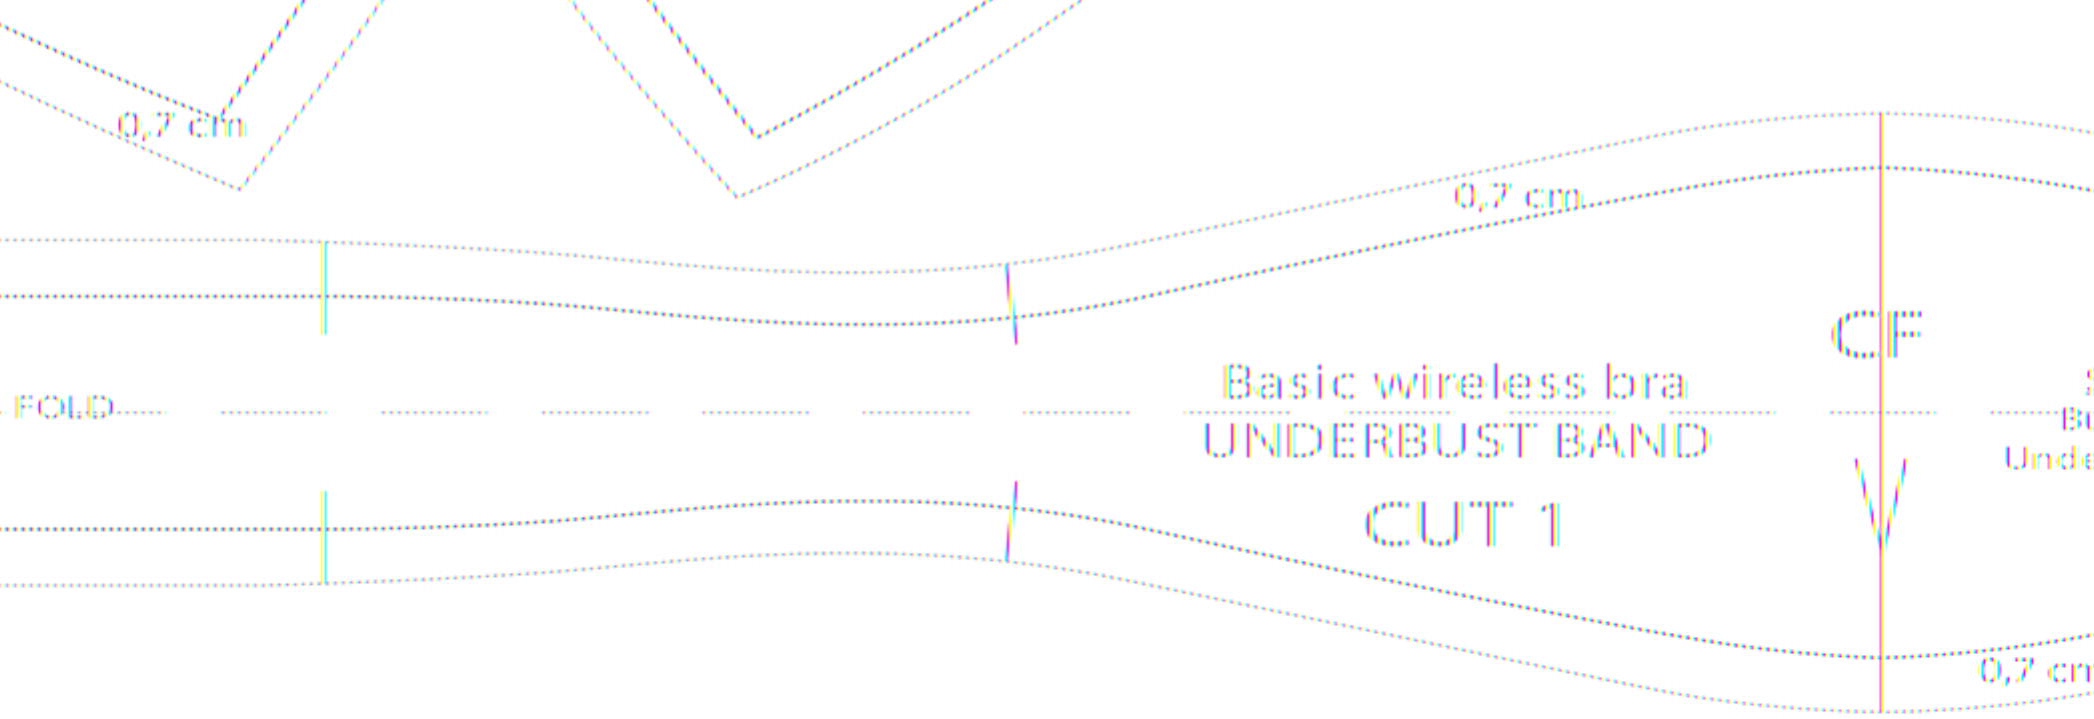

0,7 cm

0,7 cm

Basic wireless

CUP

Size 40/ M

Bust = 86 cm

Underbust = 74 cm

CUT 2 PAIR

1 PAIR MAIN FABRIC

1 PAIR LINING

0.7 cm

ss bra

Olivia at FTS
oliviasuguri.com

0.7 cm

0.7 cm

IRS
RIC

0,7 cm

CB

Olivia at FTS
oliviasuguri.com

FOLD

07 cm

FOL

Size 40/ M

Bust = 86 cm

Underbust = 74 cm

Olivia
oliviasug

7 cm

Basic wireless bra
STRAP

Size
Bust
Underb

CUT 2