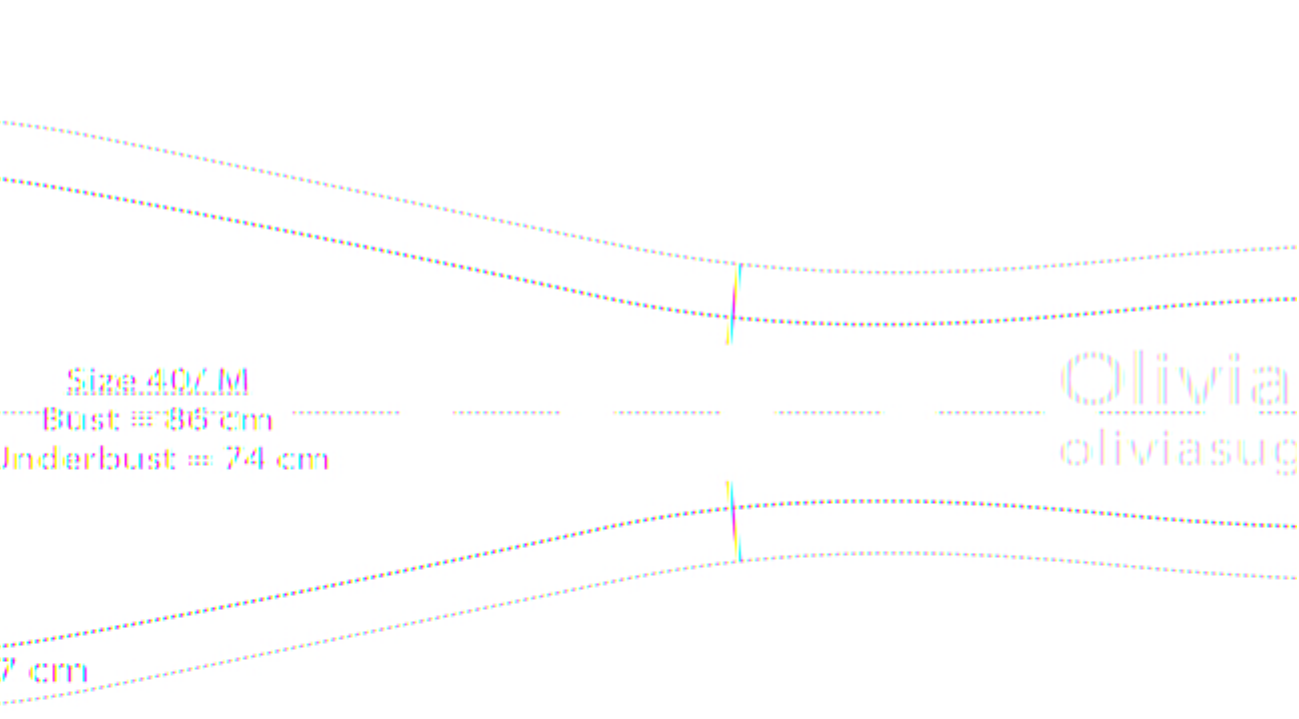

0,7 cm

0,7 cm

Basic wireless

CUP

Size 40/ M

Bust = 86 cm

Underbust = 74 cm

CUT 2 PAIR

1 PAIR MAIN FABRIC

1 PAIR LINING

0.7 cm

ss bra

Olivia at FTS
oliviasuguri.com

0.7 cm

0.7 cm

IRS
RIC

0,7 cm

CB

Olivia at FTS
oliviasuguri.com

FOLD

07 cm

FOL

Size 40/ M

Bust = 86 cm

Underbust = 74 cm

Olivia
oliviasug

7 cm

Basic wireless bra
STRAP

Size
Bust
Underb

CUT 2